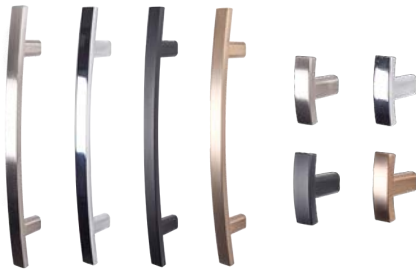

Shaker Fusion Storm

FUSION: Slab drawer fronts in combination with 5-piece door fronts.

DOOR STYLES AND COLORS

Snow Gloss Slab

SLAB: A clean, modern look available in 9 colors and a primed-for-paint option.

Graphite Slide

SLIDE: An enhanced shaker style available in 4 colors.

HANDLES, PULLS & KNOBS

Bar Pull

Satin Nickel & Matte Black
 4-1/2", 6"; 2" T-Knob;
 1-1/4" Round Knob

Artisan

Satin Nickel, Chrome,
 Matte Black, Rose Gold
 4-3/4", 6-1/16"; 1-7/32" Knob

Cottage

Satin Nickel, Chrome,
 Matte Black, Rose Gold
 4-1/2", 5-7/8"; 1-7/32" Knob

Arch

Satin Nickel, Chrome,
 Matte Black, Rose Gold
 6", 7-1/8"; 1-7/16" Knob

Loft

Satin Nickel, Chrome,
 Matte Black, Rose Gold
 4-5/8", 5-7/8"; 15/16" Knob

Square

Satin Nickel, Chrome,
 Matte Black, Rose Gold
 4-1/4", 5-7/16"; 15/16" Knob

CALL YOUR REP TODAY
 TO FIND OUT MORE!

Customer Support: 234-226-4915