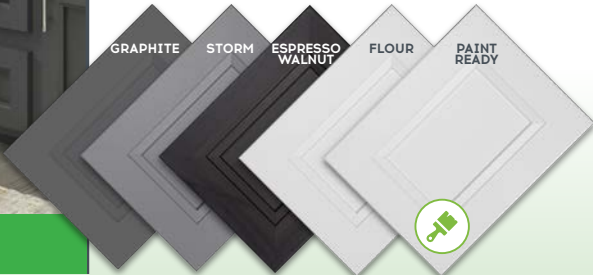

We are constantly delivering new items and enhancements to our product line. Please contact your sales rep for the most current product information.

[PRODUCT MENU](#)

DOOR STYLES AND COLORS

Flour Shaker

SHAKER: Our classic Shaker door available in 8 colors and a primed-for-paint option.

Shaker Fusion Storm

FUSION: Slab drawer fronts in combination with 5-piece door fronts.

DOOR STYLES AND COLORS

Snow Gloss Slab

SLAB: A clean, modern look available in 9 colors and a primed-for-paint option.

Graphite Slide

SLIDE: An enhanced shaker style available in 4 colors.

HANDLES, PULLS & KNOBS

Bar Pull

Satin Nickel & Matte Black
 4-1/2", 6"; 2" T-Knob;
 1-1/4" Round Knob

Artisan

Satin Nickel, Chrome,
 Matte Black, Rose Gold
 4-3/4", 6-1/16"; 1-7/32" Knob